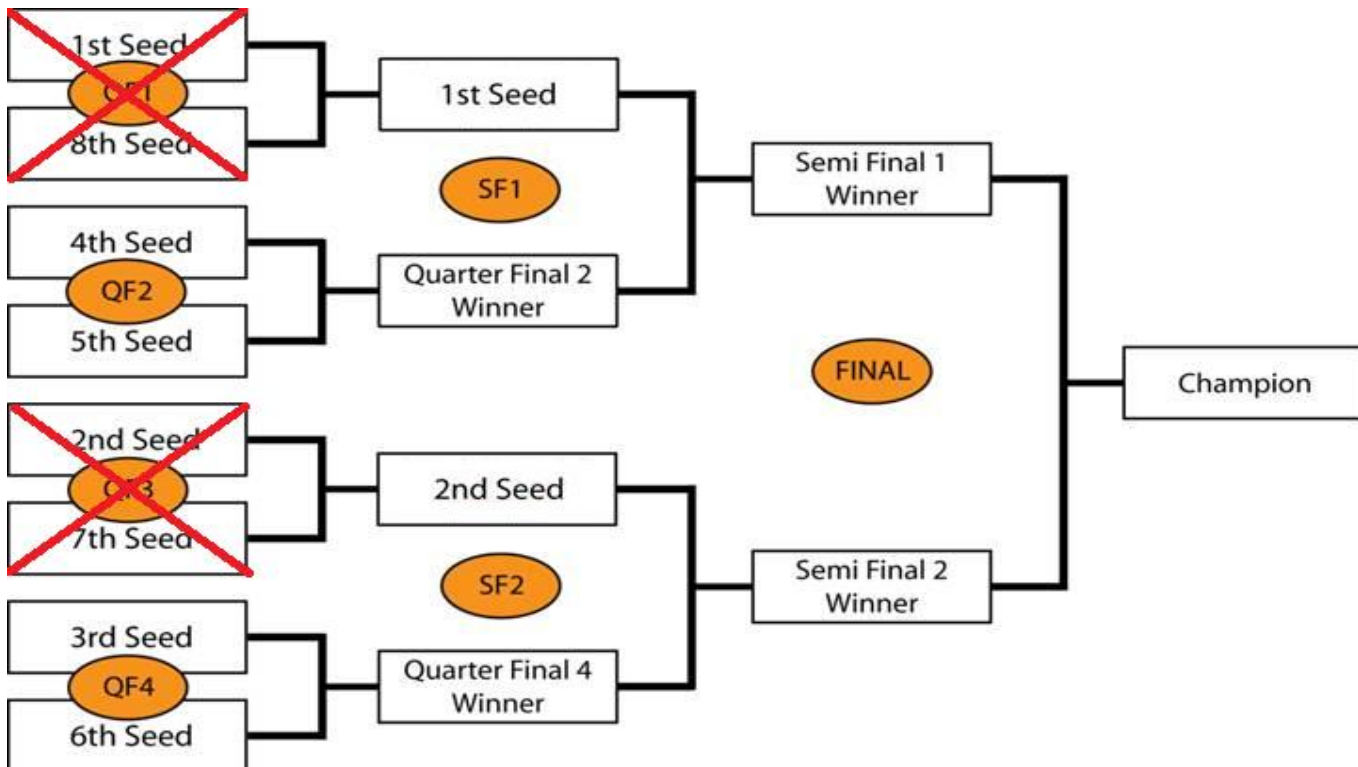

Great Lakes Bay Bot Bash 2014 - Elimination Alliances

Alliance #	Captain	Pick #1	Pick #2	Pick #3
1	2832	2137	4044	
2	2619	703	5193	
3	4362	2138	5224	
4	4819	5231	5229	
5	5053	5046	3538	2145
6	910	3770	468	5257

Due to the number of teams at the event, we decided to make the following rule changes to alliance selection:

Elimination rounds consisted of 6 alliance instead of the usual 8

Alliance captains were not permitted to pick partners from within the top 6 teams.

Alliances 1 & 2 were given automatic "bys" to the Semi-Finals

Alliance 4 played alliance 5 in a quarter-final to determine who plays Alliance 1 in Semis

Alliance 3 played alliance 6 in a quarter-final to determine who plays Alliance 2 in Semis

Alliances 5 and 6 were given a 4th alliance partner that they could swap-in for any match.